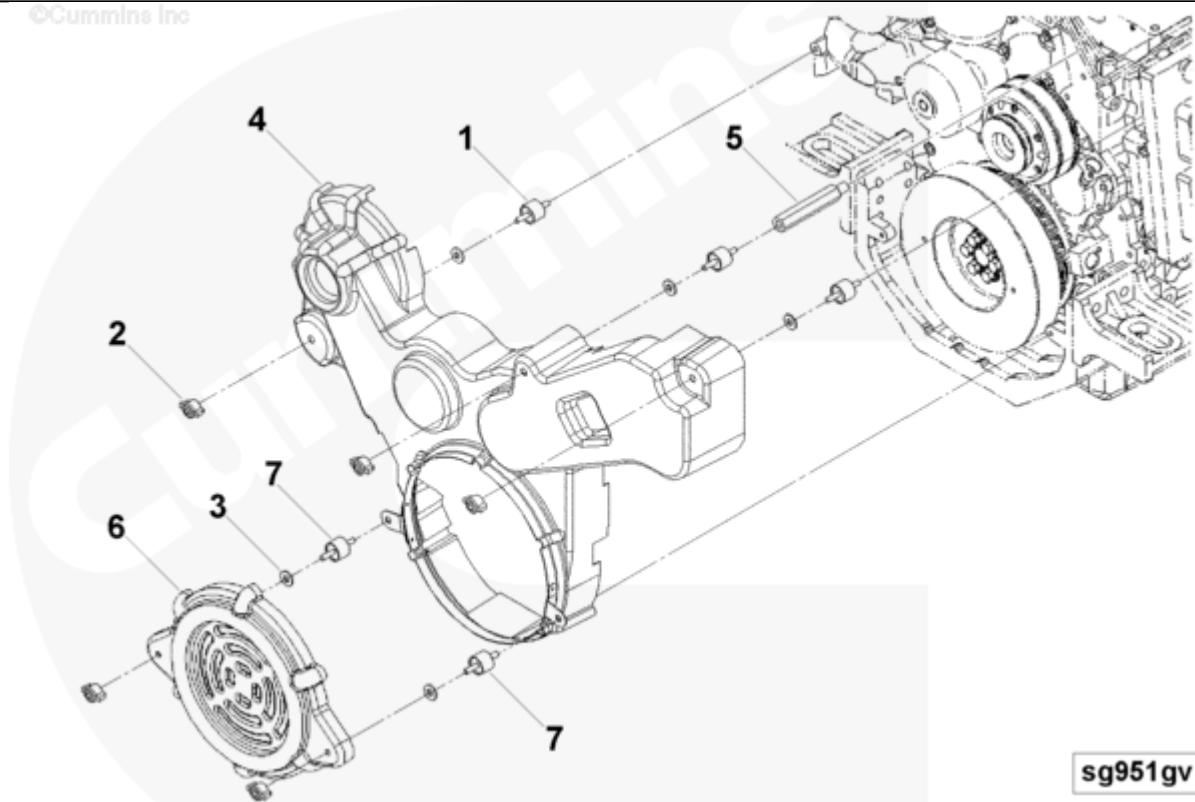

[SMALL](#) | [MEDIUM](#) | [LARGE](#)

Cart	Ref No	Part Number	Part Description	Required	Remarks
View My Cart					
		SG9075	Front Engine Guard		Front Engine Guard...(More)

					Engine Family: "B" Series 6.7
					L
					Alternator: Delco 22si Or
					24si fan drive: None
					Seawater Pump: Yes.
<input type="checkbox"/>	1	3408250	Vibration Isolator	3	
<input type="checkbox"/>	2	3971937	Wing Nut	5	
<input type="checkbox"/>	3	3973694	Vibration Isolator	5	
<input type="checkbox"/>	4	5290019	Belt Guard	1	
<input type="checkbox"/>	5	5290021	Mounting Spacer	1	
<input type="checkbox"/>	6	5292519	Belt Guard	1	
<input type="checkbox"/>	7	5309236	Mounting Spacer	2	